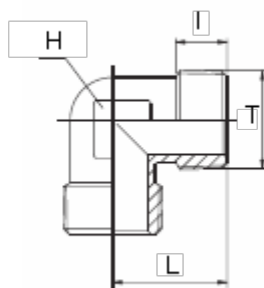

Article number: 5891210TR12

Description: Elbow sleeve 1210TR
G1/2"

Measures

H = 17

L = 28.5

I = 14.0

T = 1/2"